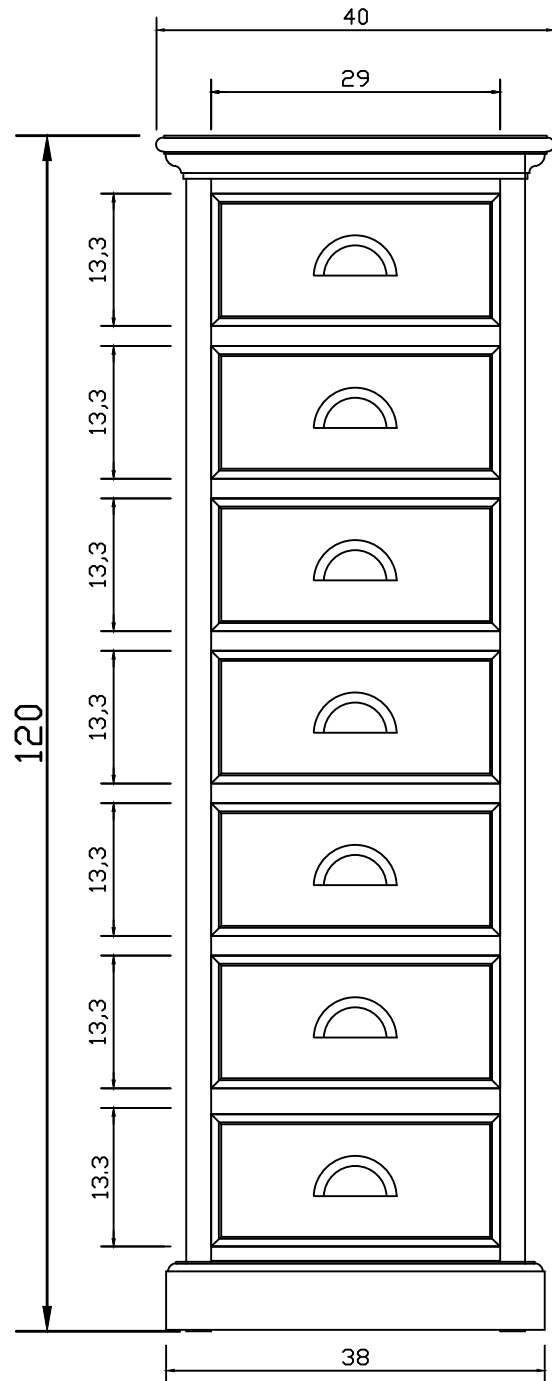

Technical Drawing

CA598

Halifax Storage Tower
with Drawers

**NOVA
SOLO**

FRONT

SIDE

TOP

DETAIL DRAWER